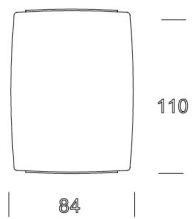

Tavolo da caffè RIALTO

DCV 800

Piano in legno rivestito in pelle o ecopelle, parte in metallo verniciato bronzo.

Wooden top covered with leather or artificial leather, metal part with bronze coating